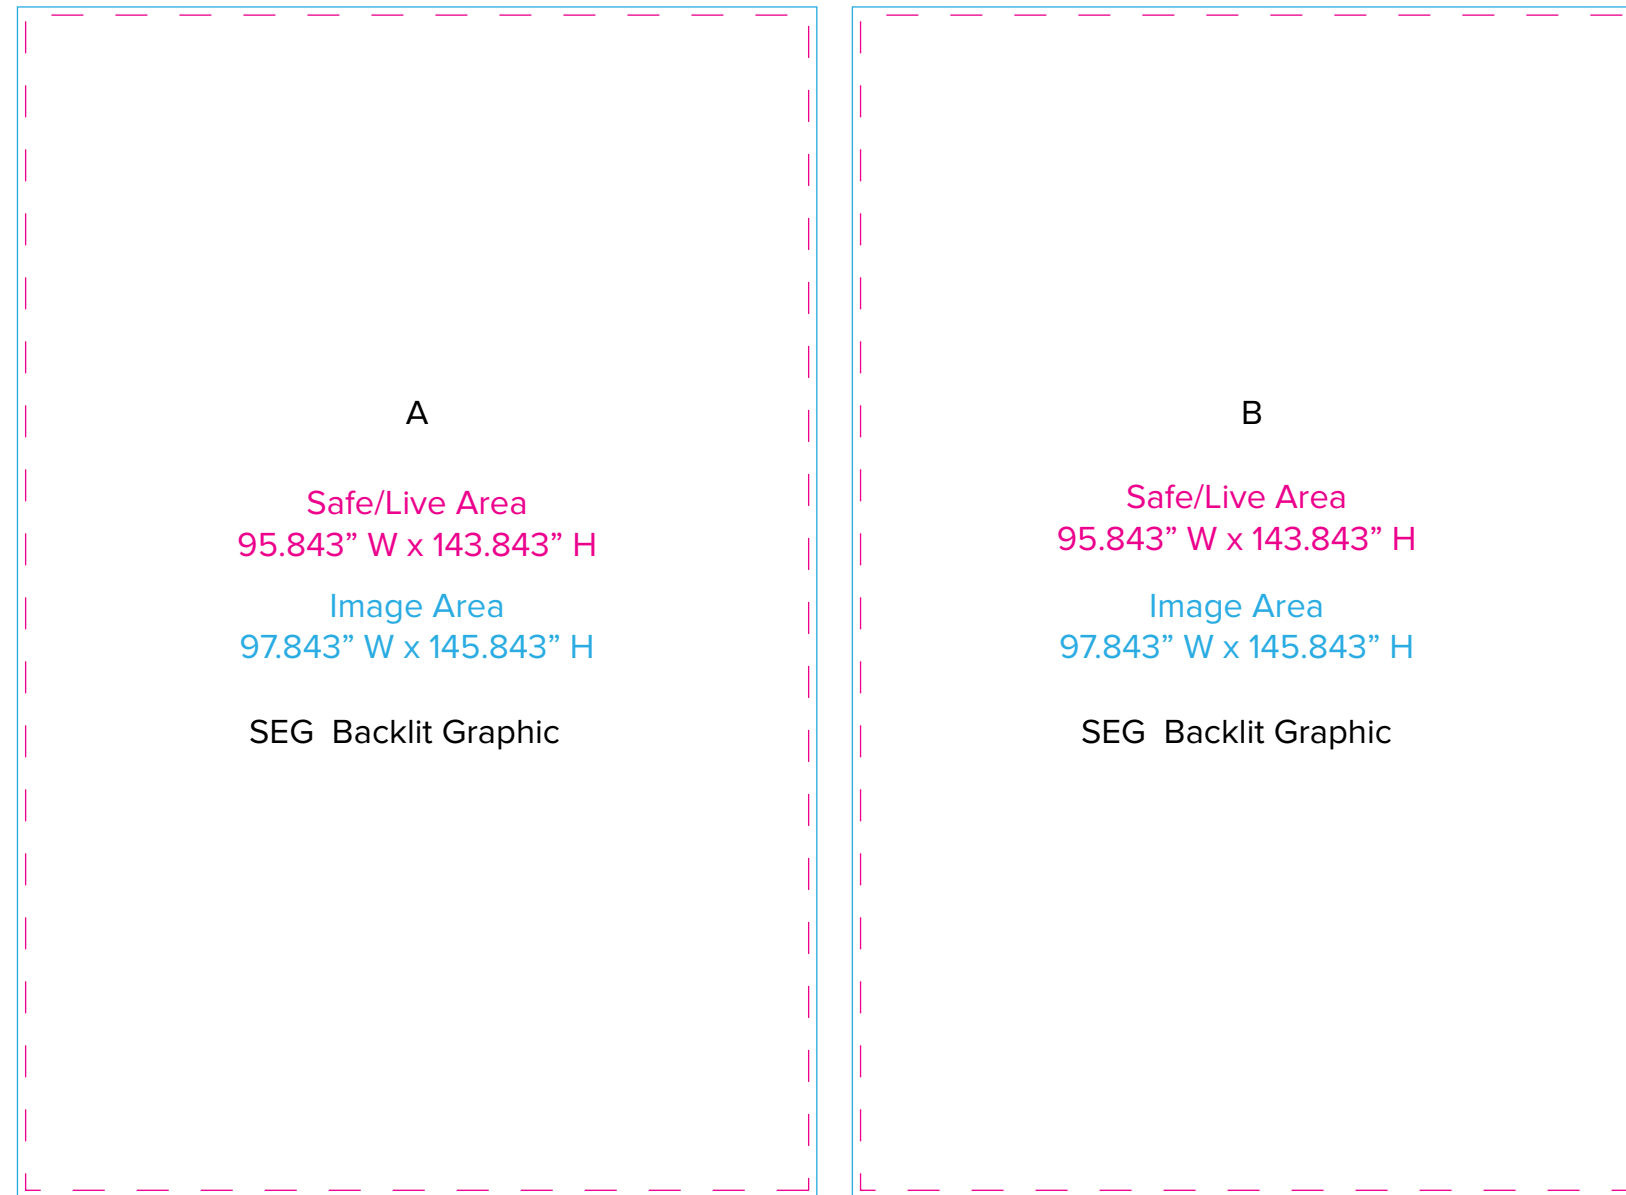

# Graphic Template

## Double-sided Lightbox – Backlit SEG Graphics

NOTE: All Raster Art (jpg, tiff,psd, png, etc.) must be at least 100 dpi at print size.  
Standard kits are often customized. Please check with Customer Service to ensure that this template matches your specific job.